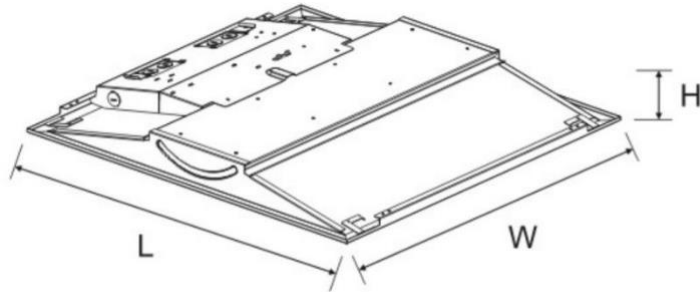

2x2 Troffer 23.78" x 23.78" x 2.16"  
 2x4 Troffer 23.78" x 47.79" x 2.16"

Product Size	Carton Size	Qty/ctn	Qty/20GP	Qty/40HQ
2*2FT	L65*W65*H13cm	2pcs	1100pcs	2540pcs
2*4FT	L1255*W65*H13cm	2pcs	560pcs	1320pcs