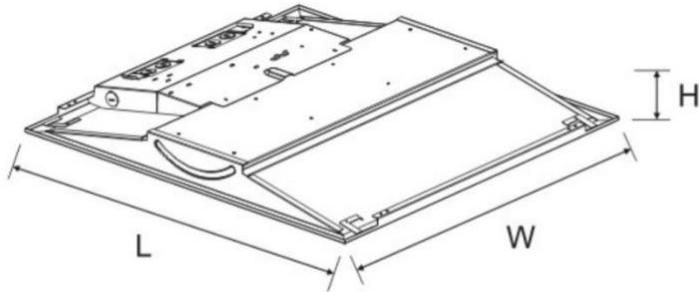

www.luminetworx.com • 702-602-7719

Luminetworx 2x2 & 2x4 Troffer

Input Power	POE
Power Consumption	30 Watts
CCT	5000K
Luminous Efficacy (lm / w)	195lm/w
Lumens	3640
CRI	RA>80
Dimming	0-100%
Power Factor	>0.9
IP rating	IP44
Beam Angle	120 Degree Beam Angle
Working Temperature	-25 – m40 Degree Celsius
Body Material	Aluminum, PC, ABS
Dimensions	24" x 24" or 24" x 48"
Certification	CE, RoHS
Warranty	5 Years
Lifespan	50000

www.luminetworx.com • 702-602-7719

2x2 Troffer 23.78" x 23.78" x 2.16"
 2x4 Troffer 23.78" x 47.79" x 2.16"

Product Size	Carton Size	Qty/ctn	Qty/20GP	Qty/40HQ
2*2FT	L65*W65*H13cm	2pcs	1100pcs	2540pcs
2*4FT	L1255*W65*H13cm	2pcs	560pcs	1320pcs