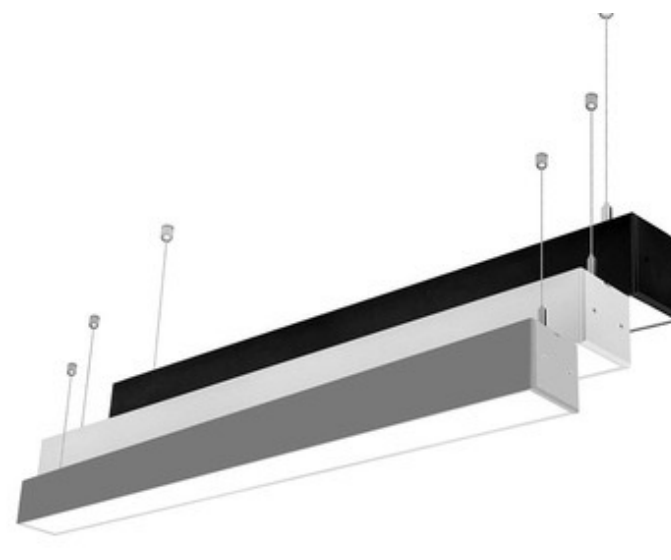

www.luminetworx.com • 702-602-7719

248" PoE Pendant

Product Description

This 48" Pendant PoE luminaire showcases everything that's innovative and exciting about luminetworx from the ceiling, this strikingly beautiful luminaire combines brilliant aesthetics with space-filling light, all contained within a premium-quality aluminium. And when it's switched off, clear lens means there's no visible light source.

Product Color Chart

- White
- Silver
- Black

info

Certifications	CE, ETL
Warranty	5 Years
Bulb Hours	50000
Connect iⓂ Type	Series
Weight	3 kgs
Ship Carton Units	1 pcs

Product Specifications

Vendor Item #	LVES-48-PDT
Led Chip	Epistar 5md
Attribute	ON DISPLAY Featured Trending Items
Rating	IP 44
Glass	Clear
Dimensions	48"
Tall:	3.38"
Wide:	2.76"
Category	Commercial Lighting
Subcategory	PoE LED
Family	Luminetworx
Finish	White
CCT	5000K
Luminous Efficacy	130 lm/w
Beam Angle	120
Power Factor	>0.95
Bulb Dimmable	Dimmable
Lumens	3900
Power Consumption	30 Watts
CRI	80